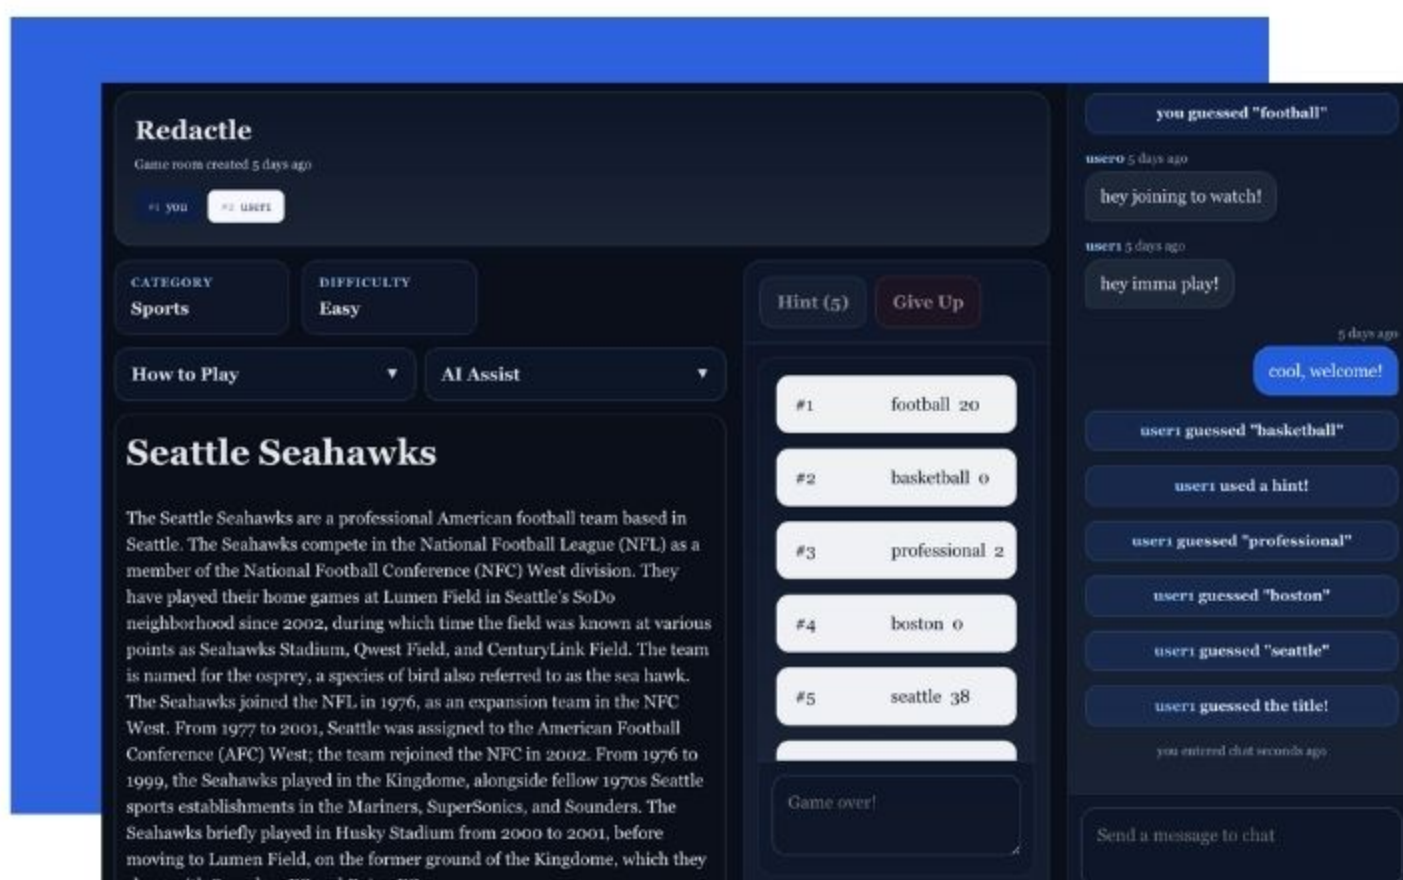

Why?

Our team wanted to introduce new features that encouraged long-term connectivity, competition, and engaging intellectual gameplay.

Play!

<https://spring26-project-spring26-project-group-471f.onrender.com>

Github!

<https://github.com/neucs4530/spring26-project-spring26-project-group-101>